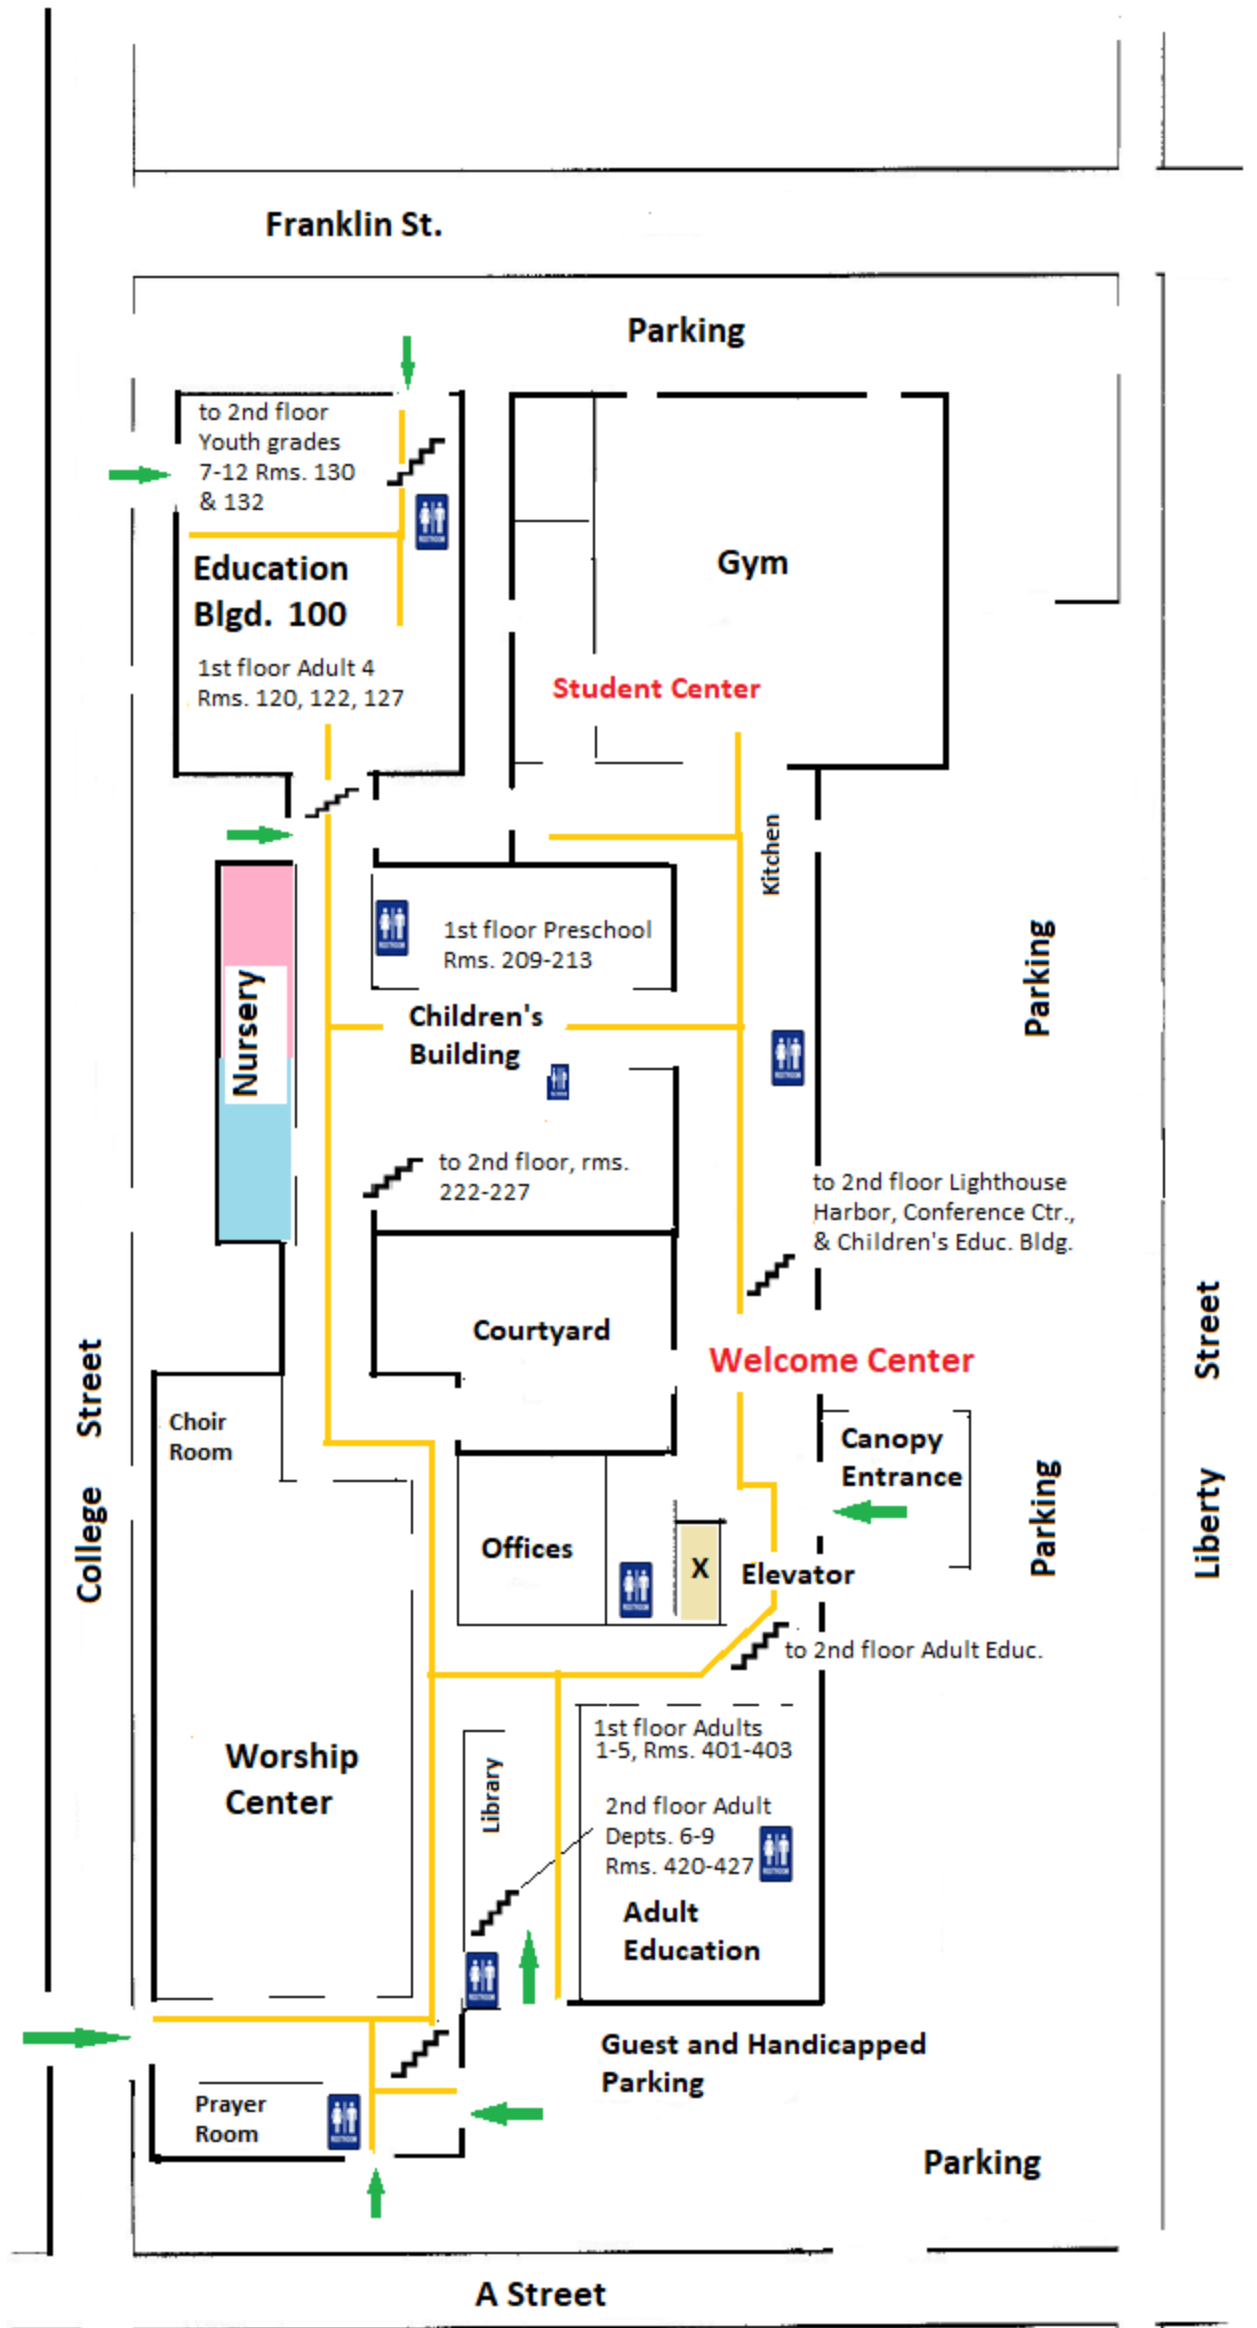

Truman Kindergarten

- X = Elevator
- Green arrow = Entrances
- Staircase icon = Stairs
- Yellow line = Main Corridors
- Blue icon = Restrooms

City Library